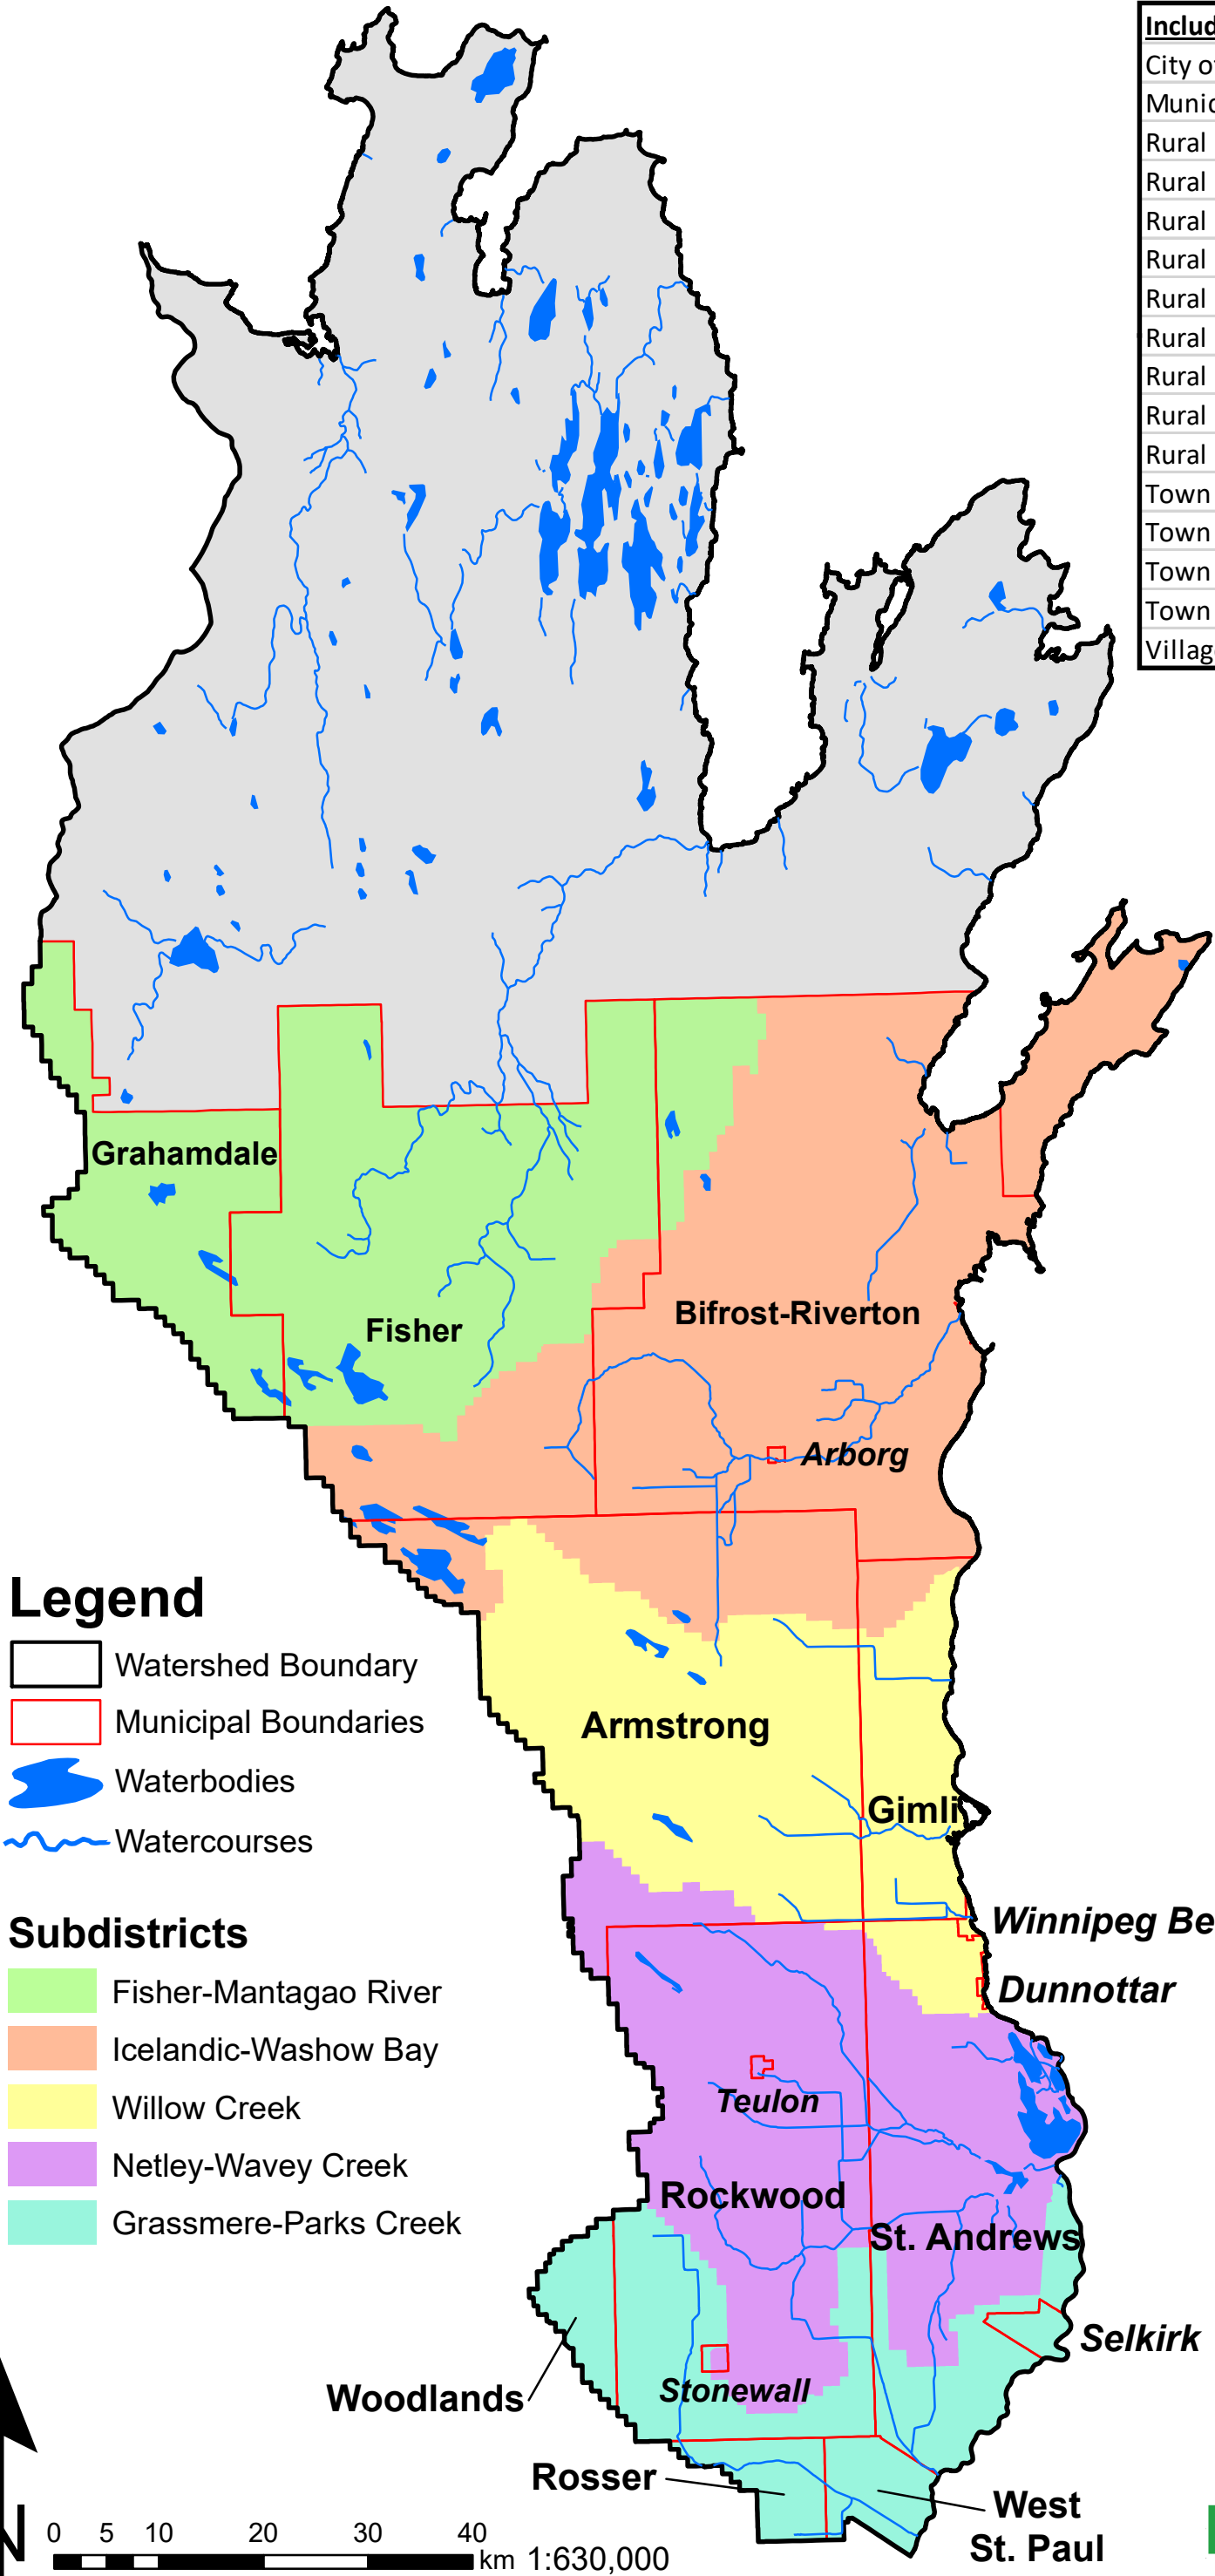

Included Municipalities	
City of Selkirk	
Municipality of Bifrost-Riverton	
Rural Municipality of Gimli	
Rural Municipality of Armstrong	
Rural Municipality of Fisher	
Rural Municipality of Grahamdale	
Rural Municipality of Rockwood	
Rural Municipality of Rosser	
Rural Municipality of St. Andrews	
Rural Municipality of West St. Paul	
Rural Municipality of Woodlands	
Town of Arborg	
Town of Stonewall	
Town of Teulon	
Town of Winnipeg Beach	
Village of Dunnottar	

Legend

- Watershed Boundary
- Municipal Boundaries
- Waterbodies
- Watercourses

Subdistricts

- Fisher-Mantagao River
- Icelandic-Washow Bay
- Willow Creek
- Netley-Wavey Creek
- Grassmere-Parks Creek

EAST INTERLAKE WATERSHED DISTRICT