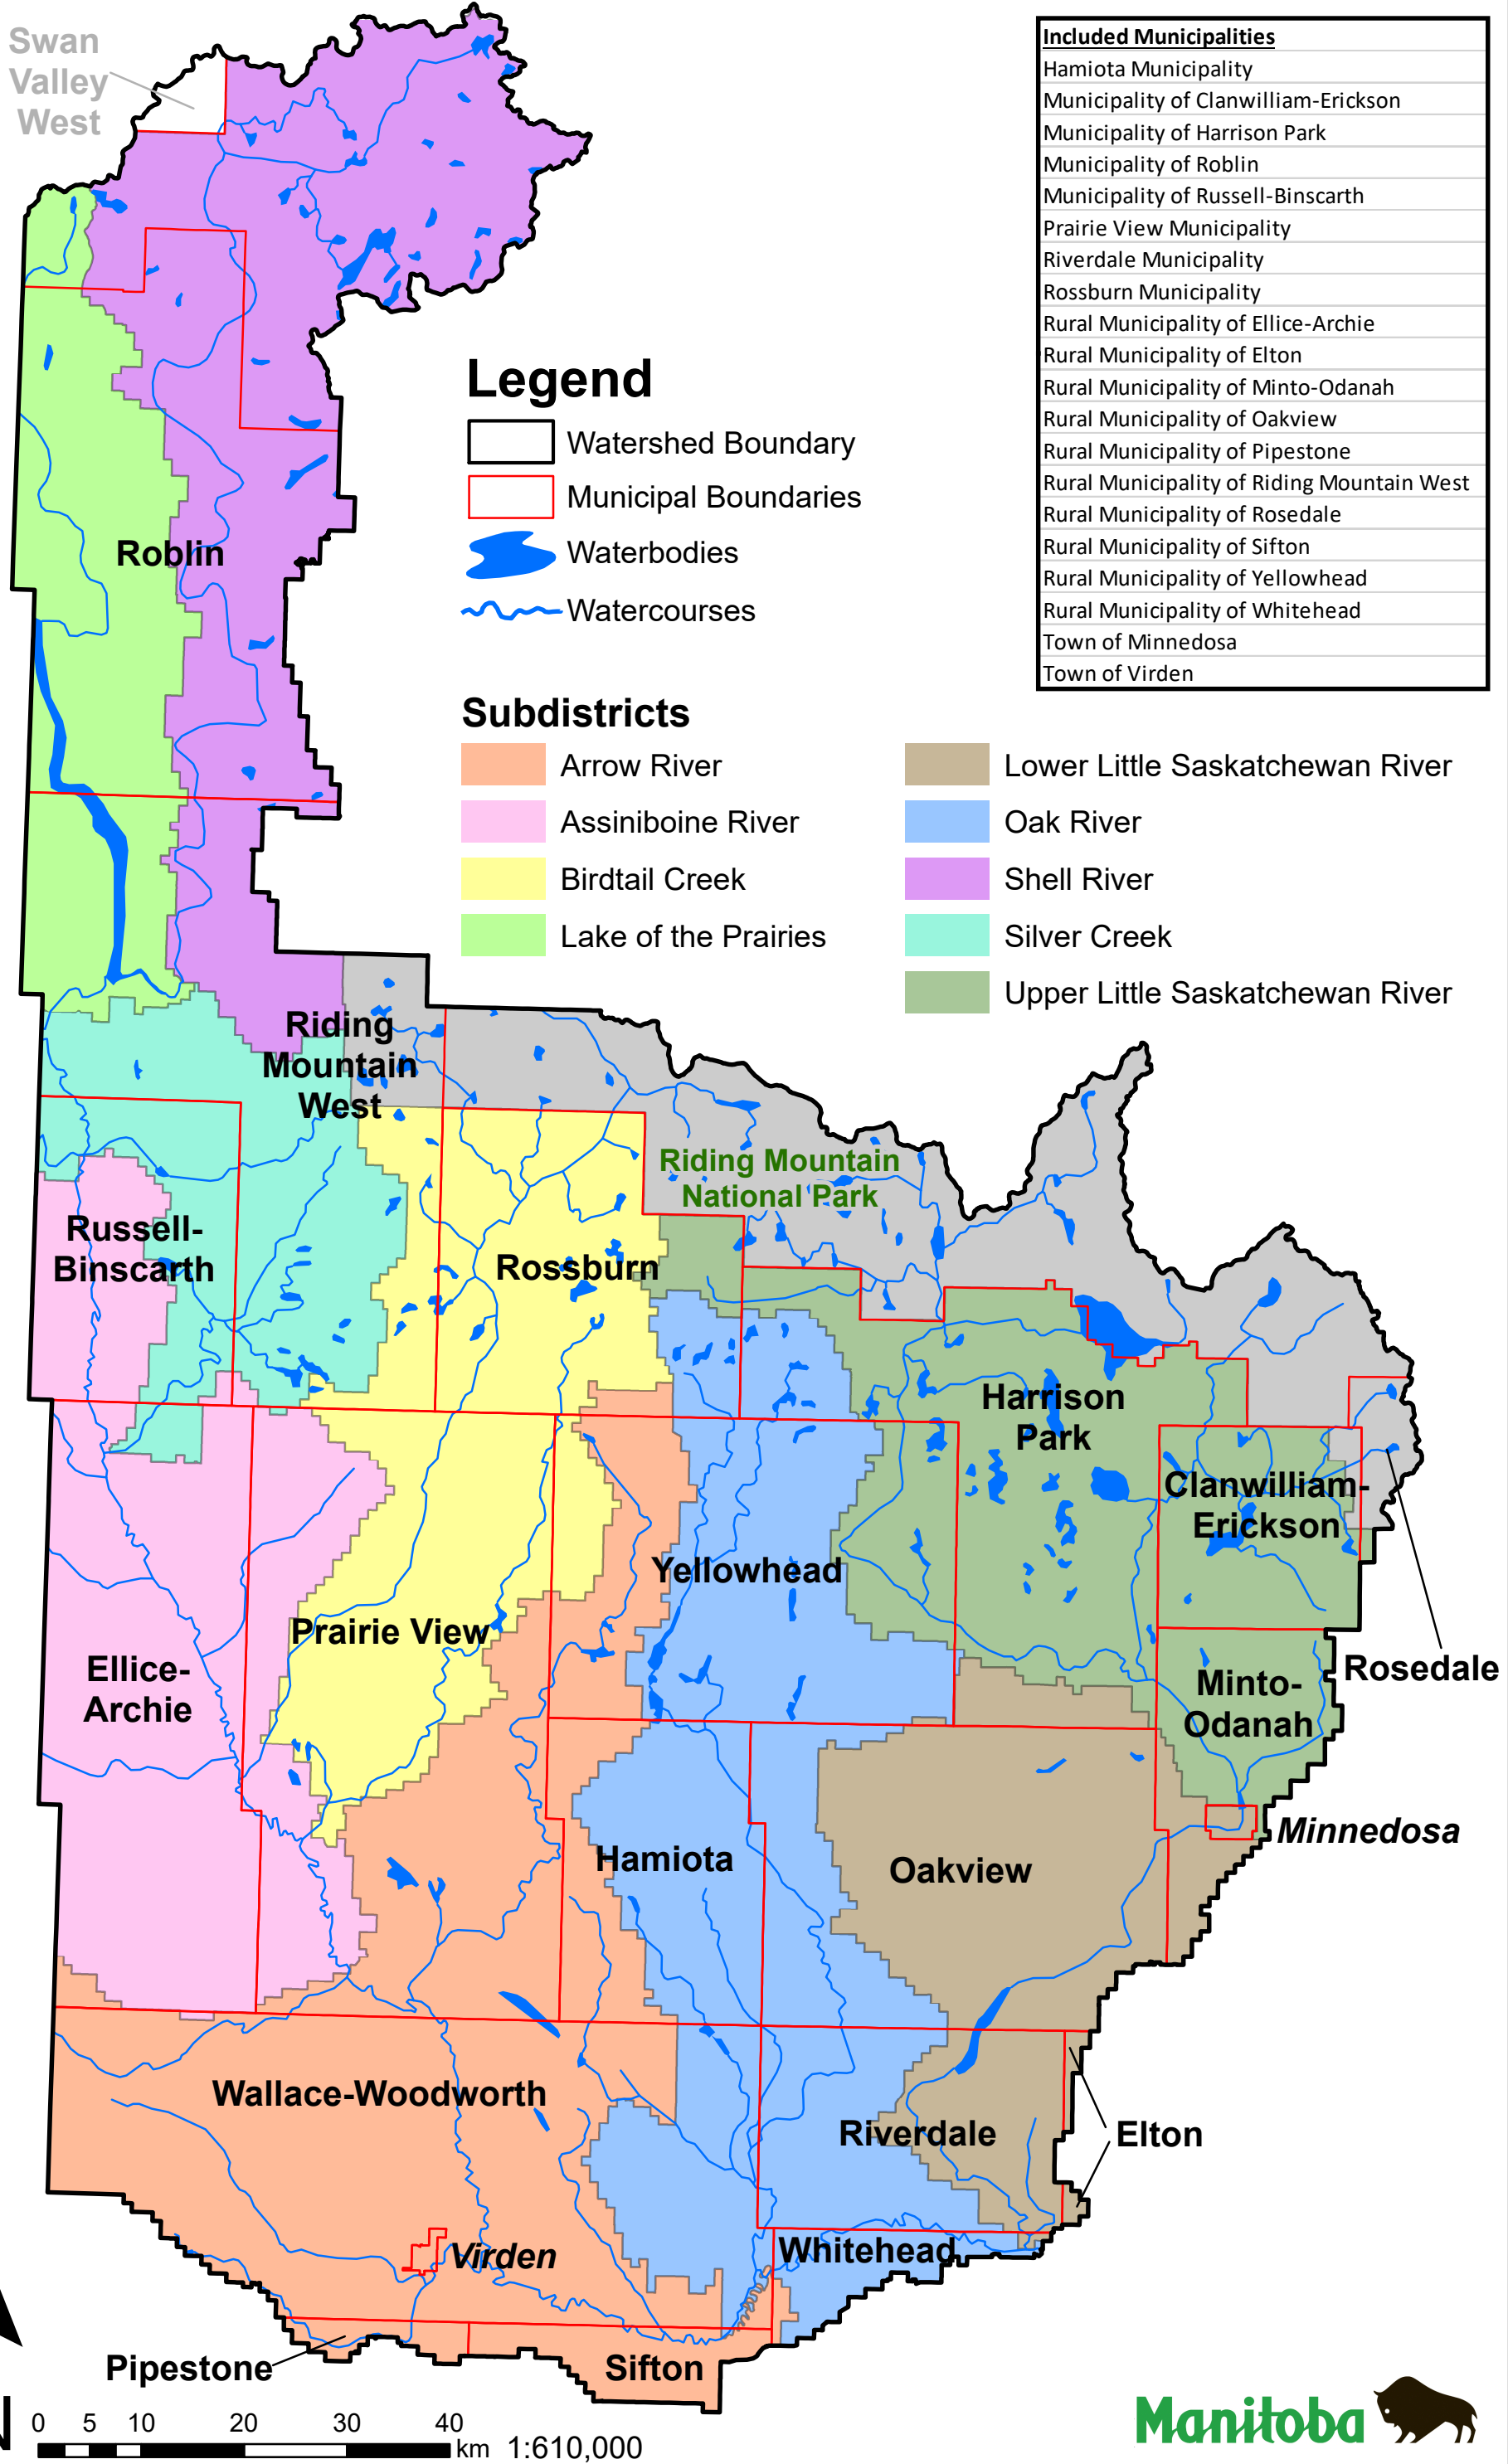

Swan Valley West

Included Municipalities	
	Hamiota Municipality
	Municipality of Clanwilliam-Erickson
	Municipality of Harrison Park
	Municipality of Roblin
	Municipality of Russell-Binscarth
	Prairie View Municipality
	Riverdale Municipality
	Rosburn Municipality
	Rural Municipality of Ellice-Archie
	Rural Municipality of Elton
	Rural Municipality of Minto-Odanah
	Rural Municipality of Oakview
	Rural Municipality of Pipestone
	Rural Municipality of Riding Mountain West
	Rural Municipality of Rosedale
	Rural Municipality of Sifton
	Rural Municipality of Yellowhead
	Rural Municipality of Whitehead
	Town of Minnedosa
	Town of Virden

### Legend

-  Watershed Boundary
-  Municipal Boundaries
-  Waterbodies
-  Watercourses

### Subdistricts

- |  |   |
|--|---|
|  Arrow River            |  Lower Little Saskatchewan River   |
|  Assiniboine River    |  Oak River                       |
|  Birdtail Creek       |  Shell River                     |
|  Lake of the Prairies |  Silver Creek                    |
|  |  Upper Little Saskatchewan River |

# ASSINIBOINE WEST WATERSHED DISTRICT