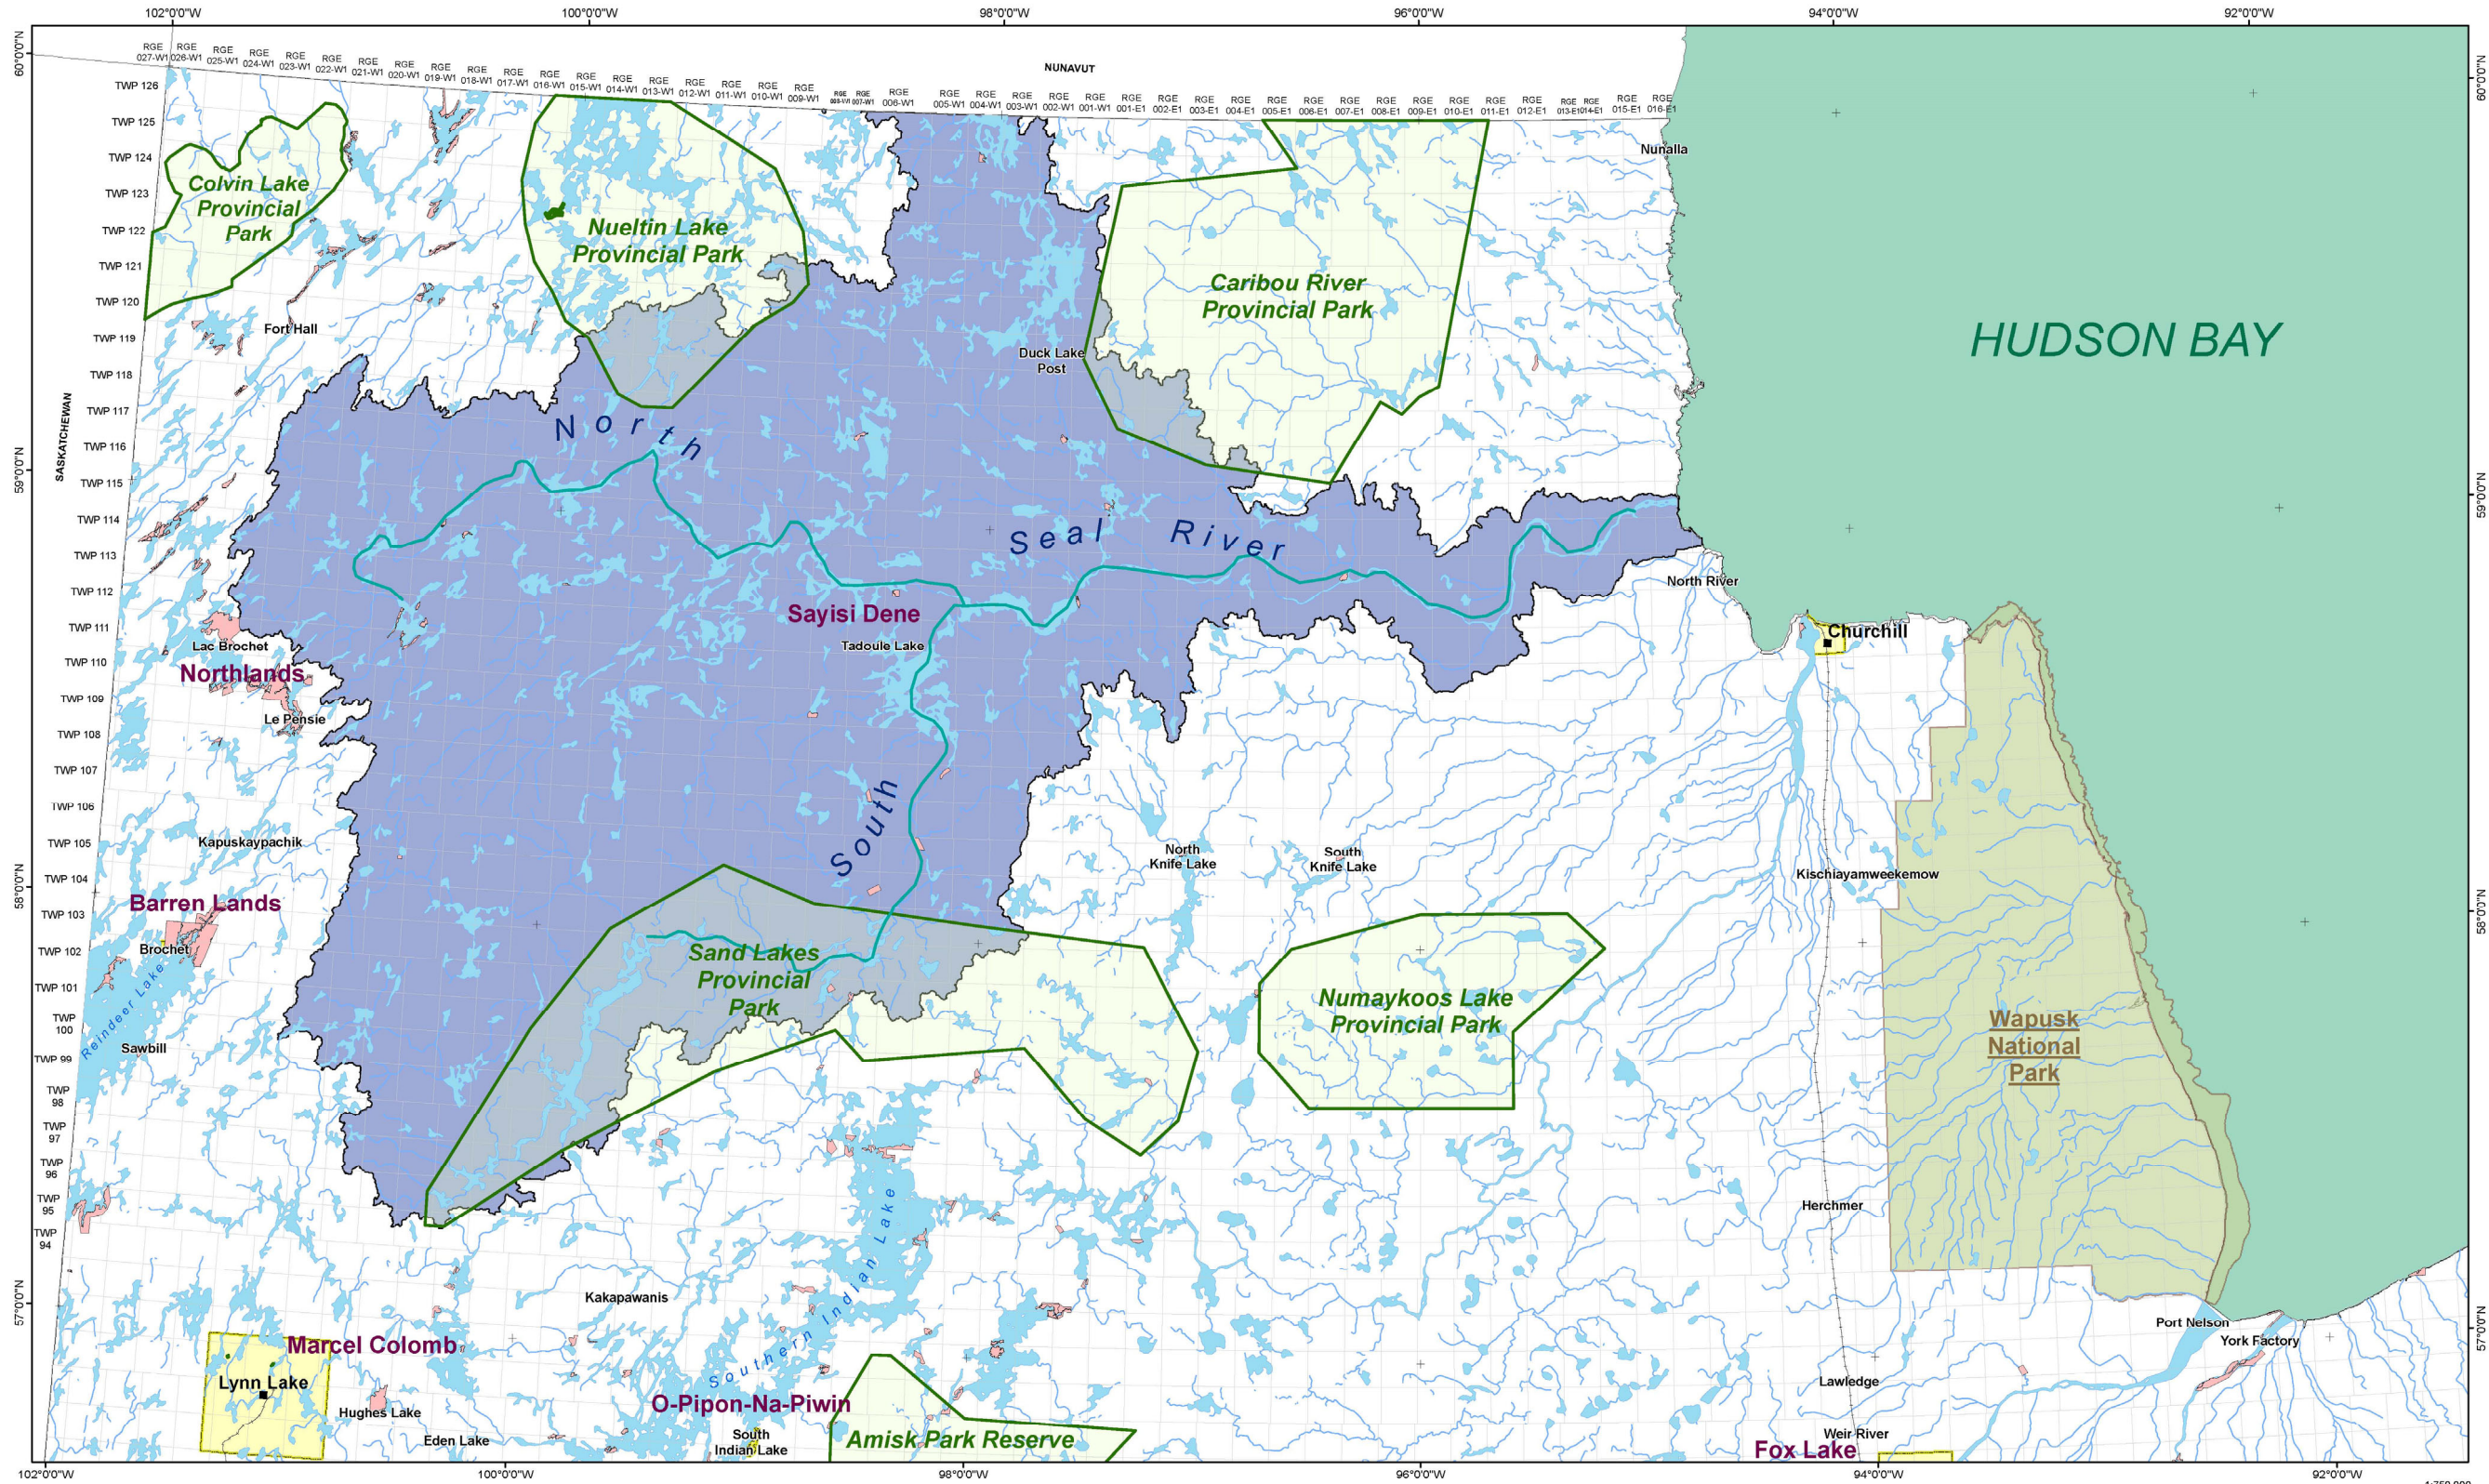

SCHEDULE H

Seal River Watershed, Manitoba

M.R. 3/2024