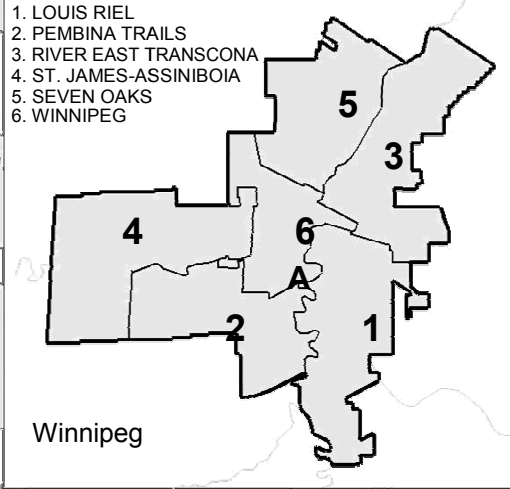

SCHEDULE B/ANNEXE B - REGIONS/RÉGIONS

DIVISION SCOLAIRE FRANCO-MANITOBAINE

Legend/Légende

- Urban region
Région urbaine
- Eastern region
Région de l'Est
- Southern region
Région du Sud
- Western/Northern region
Région de l'Ouest et du Nord

Note:
The boundaries of the regions of the Division scolaire franco-manitobaine follow municipal boundaries which are legally described in the Municipal status and Boundaries Regulation 567/88 R, except for the insert * where the boundaries follow the school division boundaries.