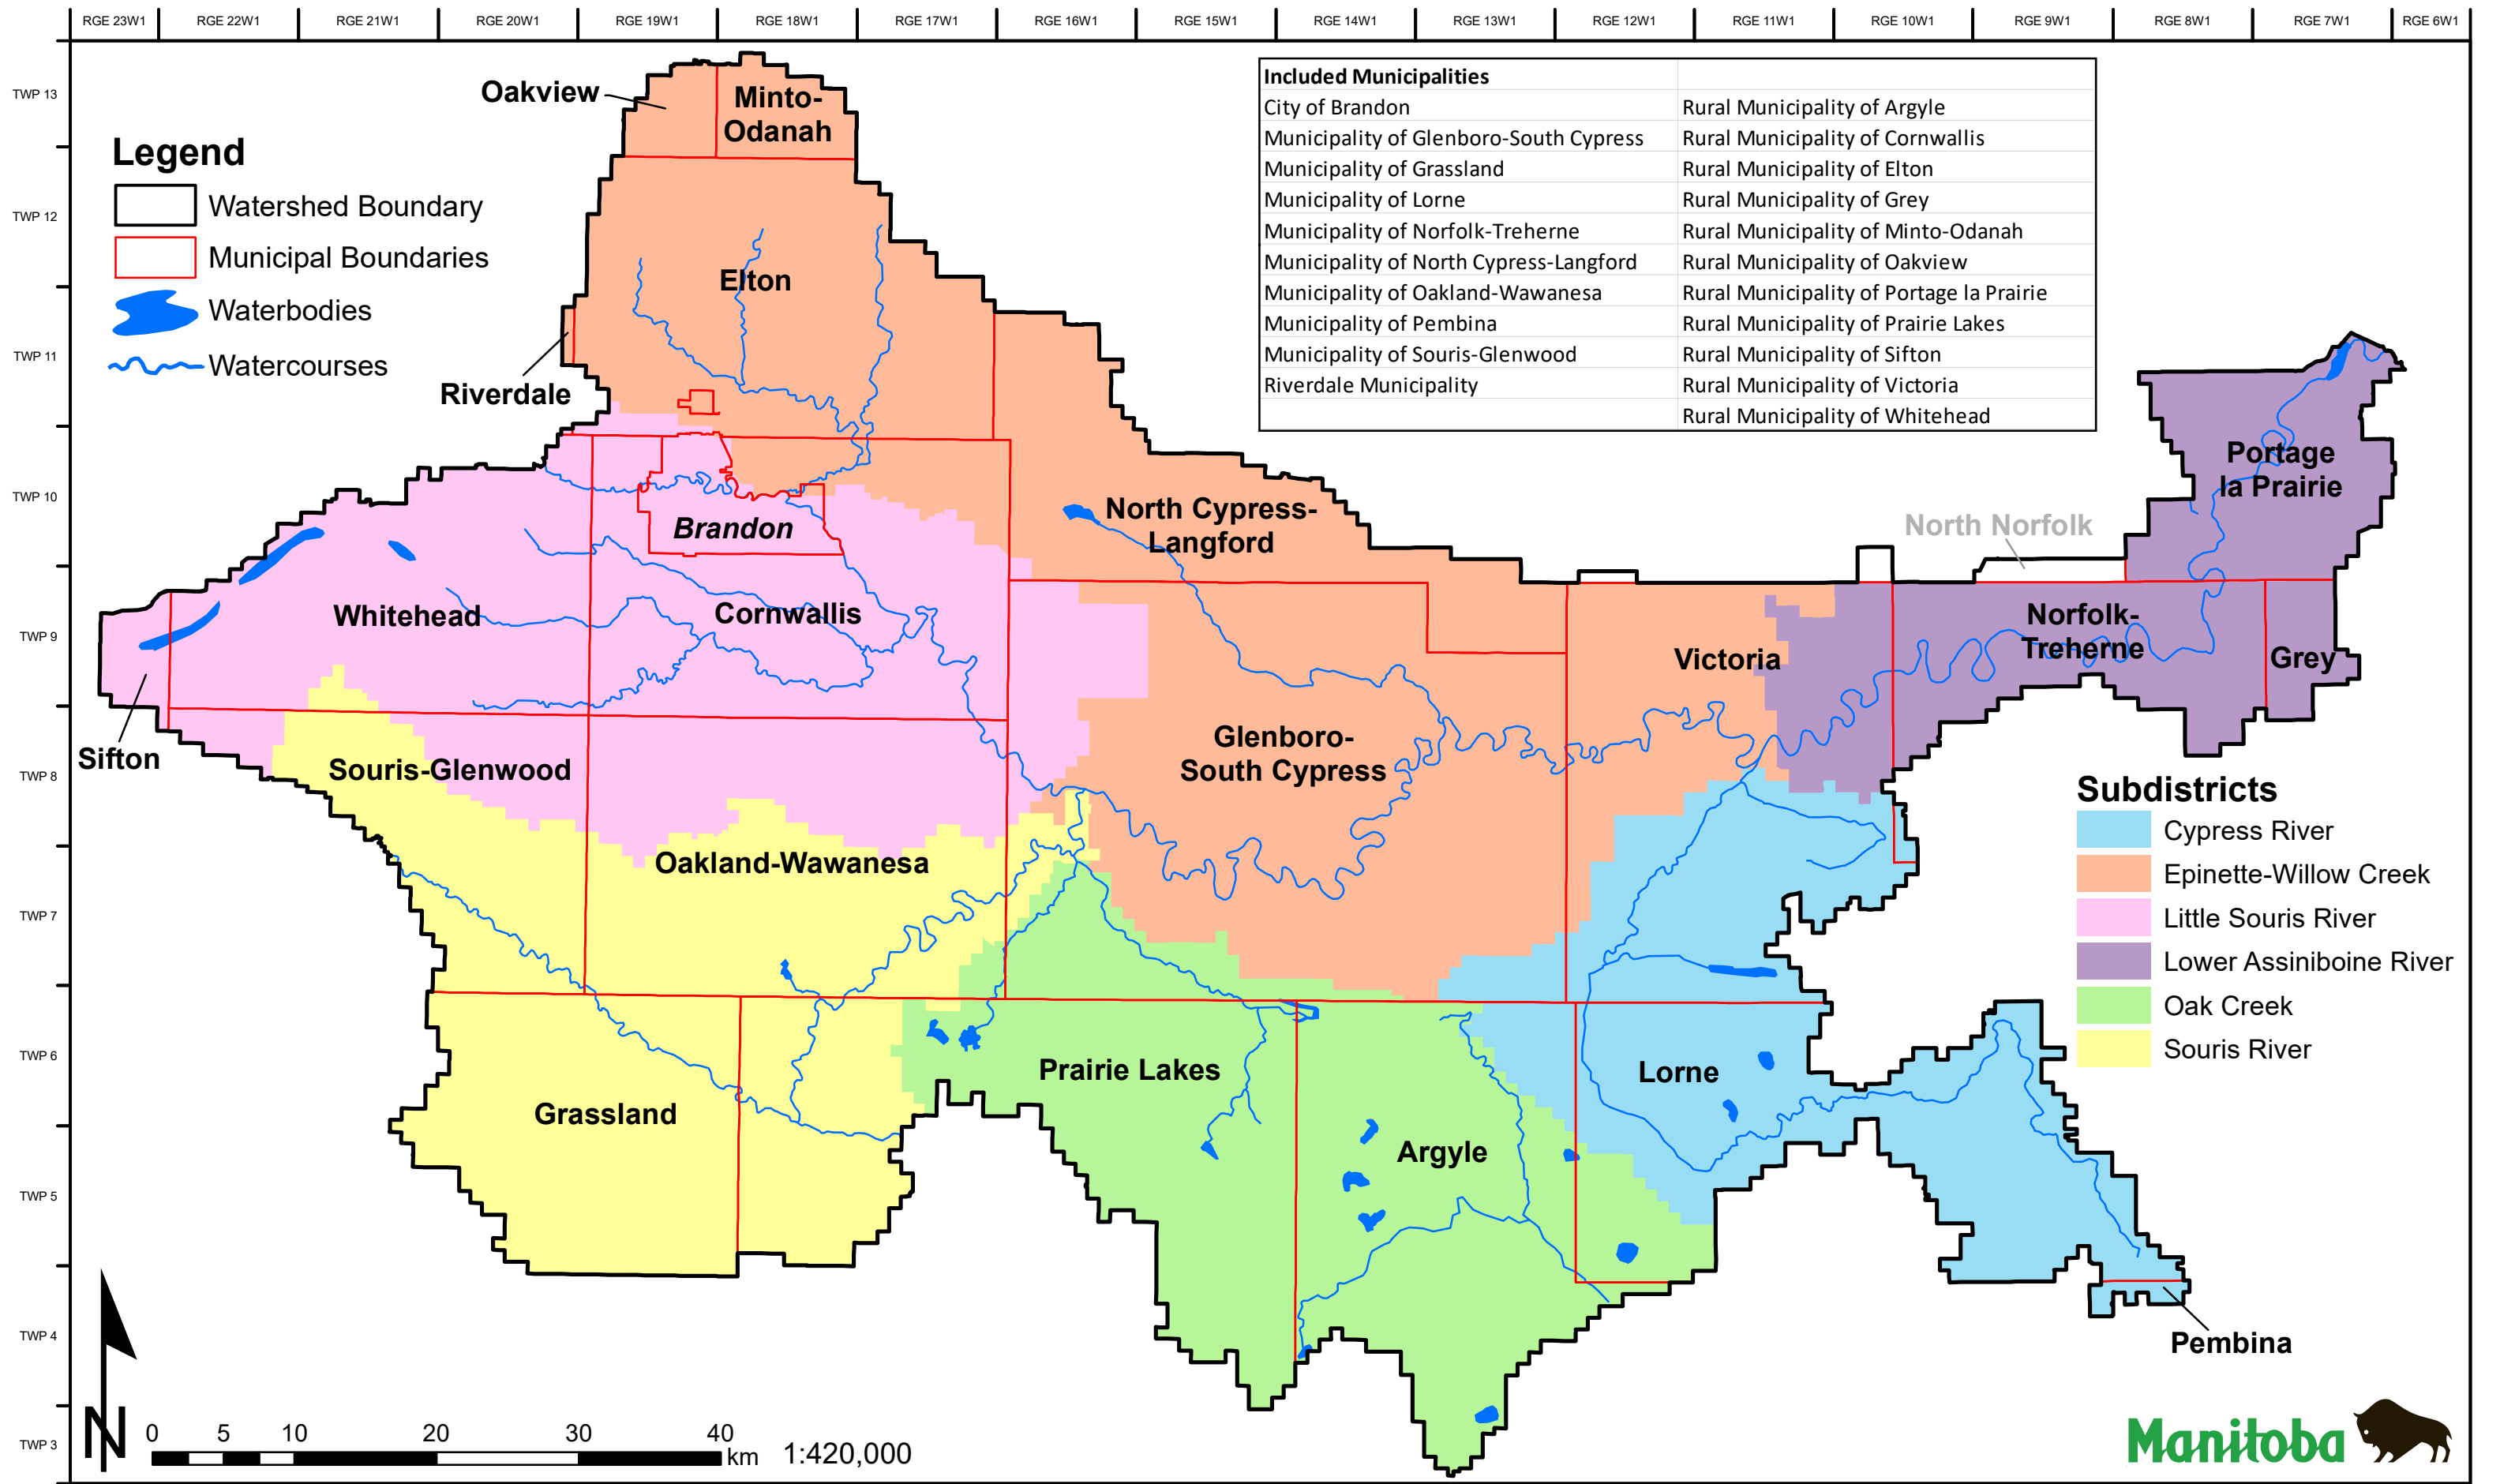

Schedule A

CENTRAL ASSINIBOINE WATERSHED DISTRICT